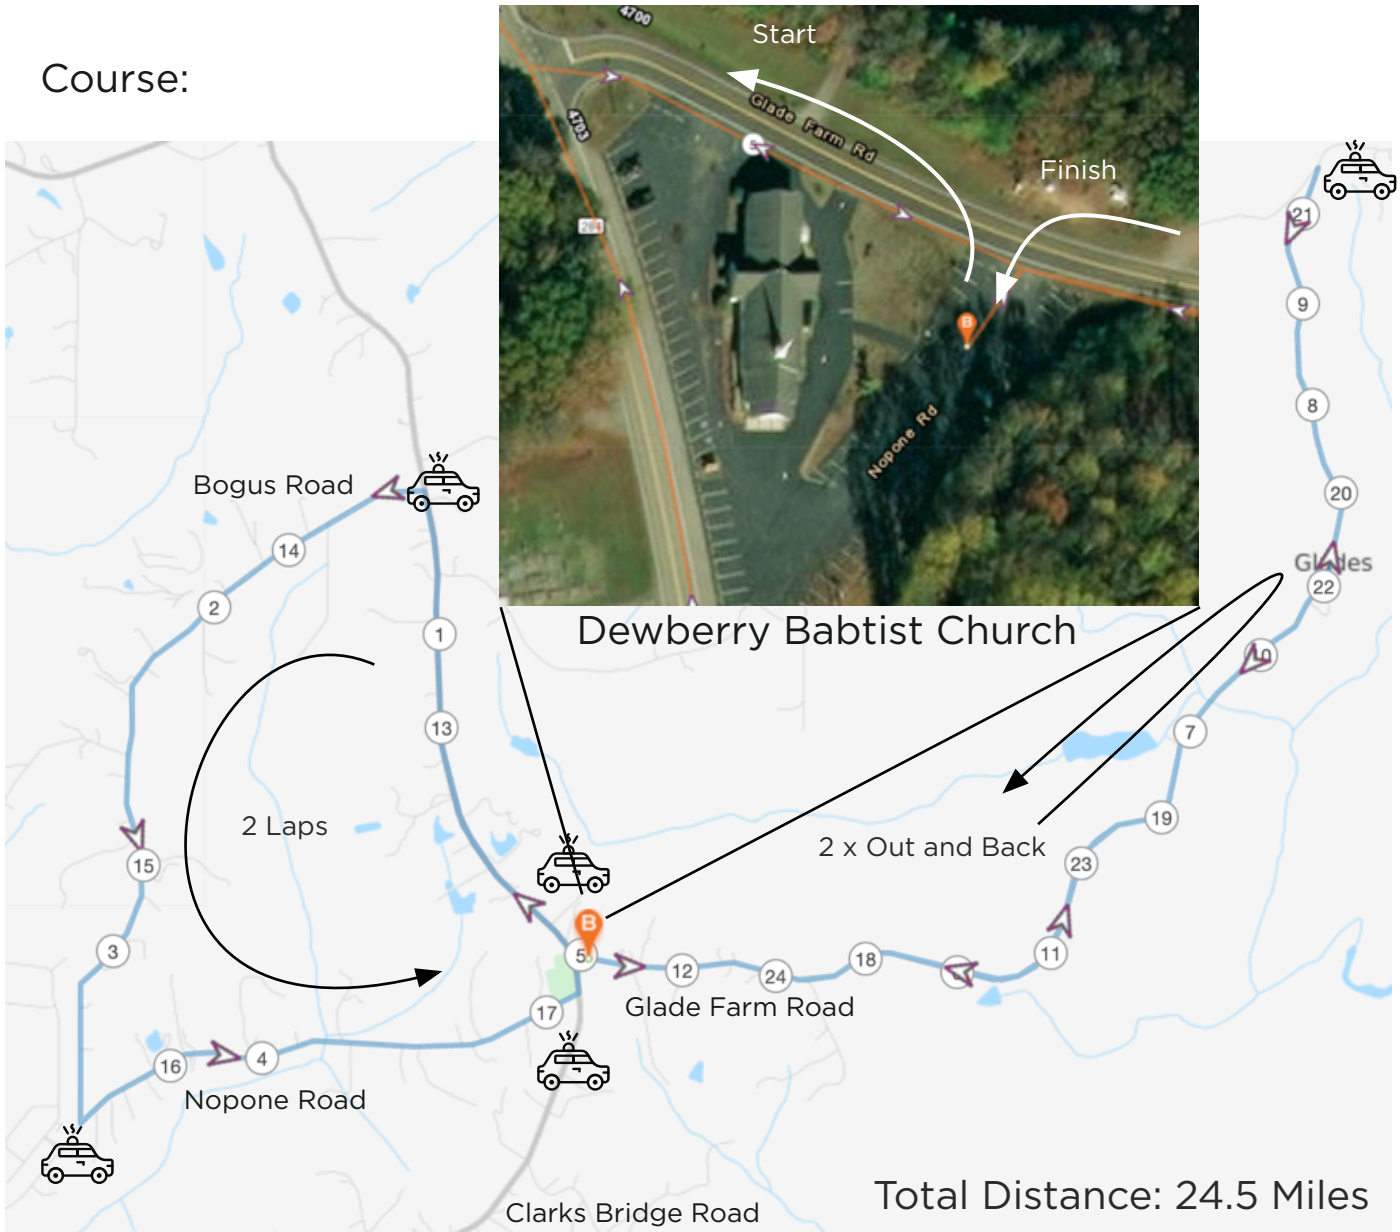

Georgia Police and Fire Games Cycling Course

Course:

Elevation Profile: